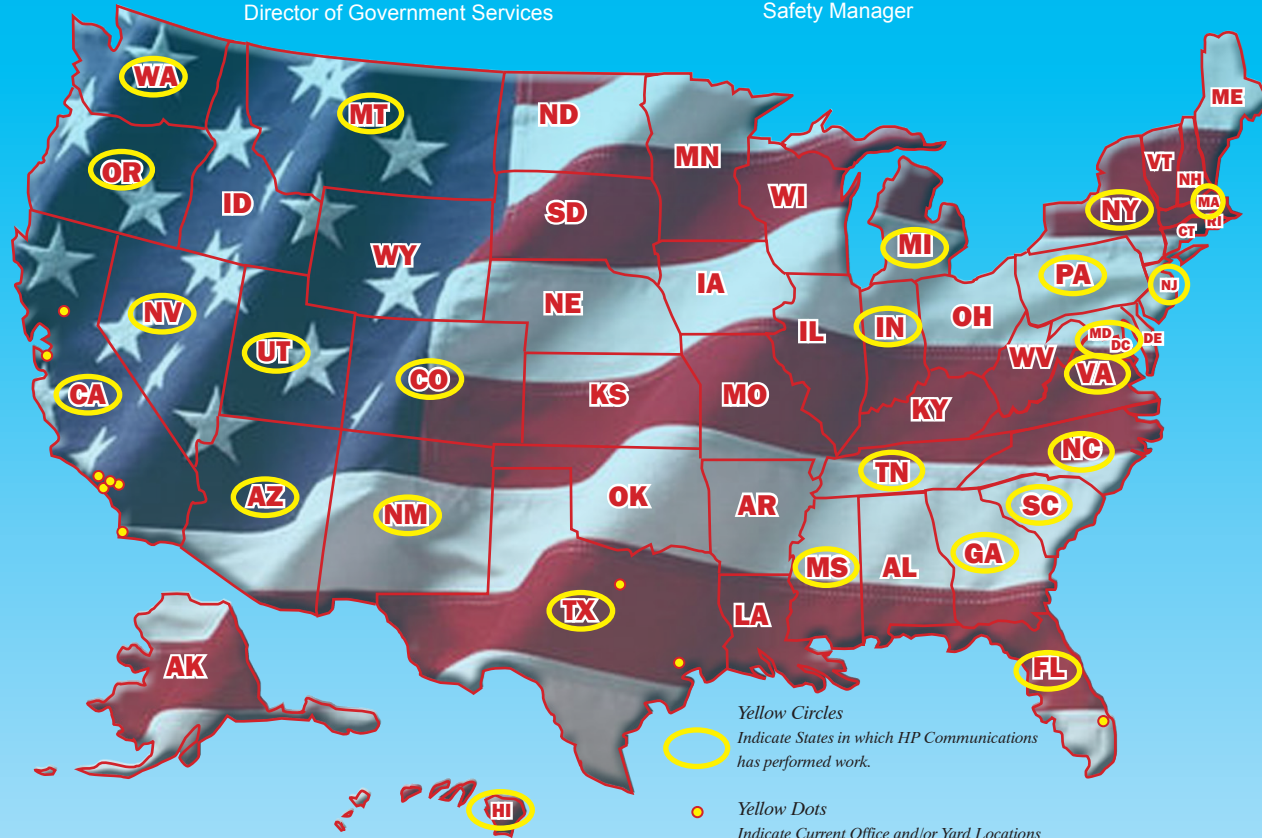

### SoCal Market

LOS ANGELES  
Commerce, CA

**Regional Director of Operations**  
**Dameion Saputo**

**Area Manager**  
**Ralph Ochoa**

SOUTH LA  
Gardena, CA

**Regional Director of Operations**  
**Dameion Saputo**

**Area Manager**  
**Daniel Gonzalez**

ORANGE COUNTY  
Santa Ana, CA

**Regional Director of Operations**  
**Dameion Saputo**

**Area Manager**  
**Brad Ritchie**

INLAND-EMPIRE  
Fontana & Phelan, CA

**Regional Director of Operations**  
**Dameion Saputo**

**Area Manager**  
**Nate Jones**

SAN DIEGO  
El Cajon, CA

**Regional Director of Operations**  
**Dameion Saputo**

**Area Manager**  
**Dustin Walters**

Yellow Circles  
Indicate States in which HP Communications  
has performed work.

Yellow Dots  
Indicate Current Office and/or Yard Locations