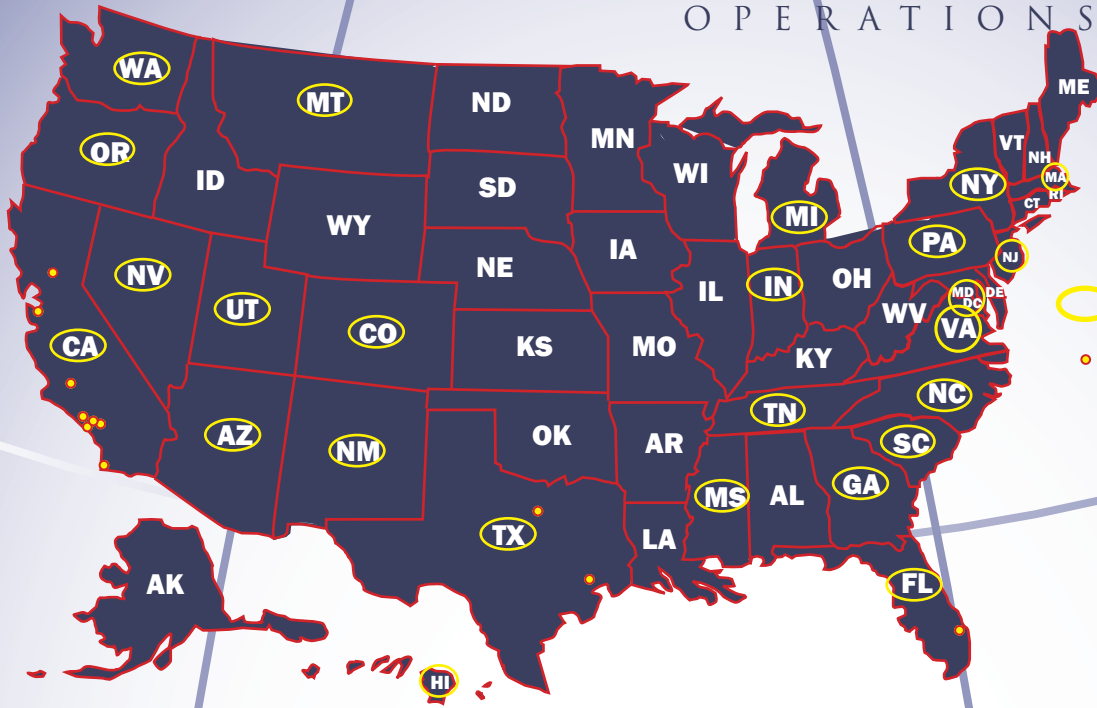

HP COMMUNICATIONS, INC.

OPERATIONS CENTERS

Yellow Circles
Indicate States in which HP Communications has performed work.

Yellow Dots Indicate Current Office and/or Yard Locations

Nick Goldman
President

Chris Price
Vice President of Operations

Area Manager
Brad Ritchie

SAN DIEGO
El Cajon & San Marcos, CA

Area Manager
Dustin Walters

CENTRAL VALLEY & INLAND-EMPIRE MARKETS

Director of Central Valley & Inland Empire
Nate Jones

INLAND-EMPIRE
Fontana, CA

Area Manager
Robby Allen

CENTRAL VALLEY
Bakersfield & Phelan, CA

Area Manager
Bennie Tafoya

NORCAL MARKET

Regional Director of Operations
John Lucas

BAY AREA
Union City, CA

Area Manager
Tobias Anderson

SACRAMENTO
Sacramento, CA

Area Manager
John Lucas

TEXAS MARKET

Regional Director of Operations
Wais Olomi

DALLAS
Mansfield, TX

Area Manager
Hugo Minero

HOUSTON
Houston, TX

Area Manager
JJ Olomi

FLORIDA MARKET