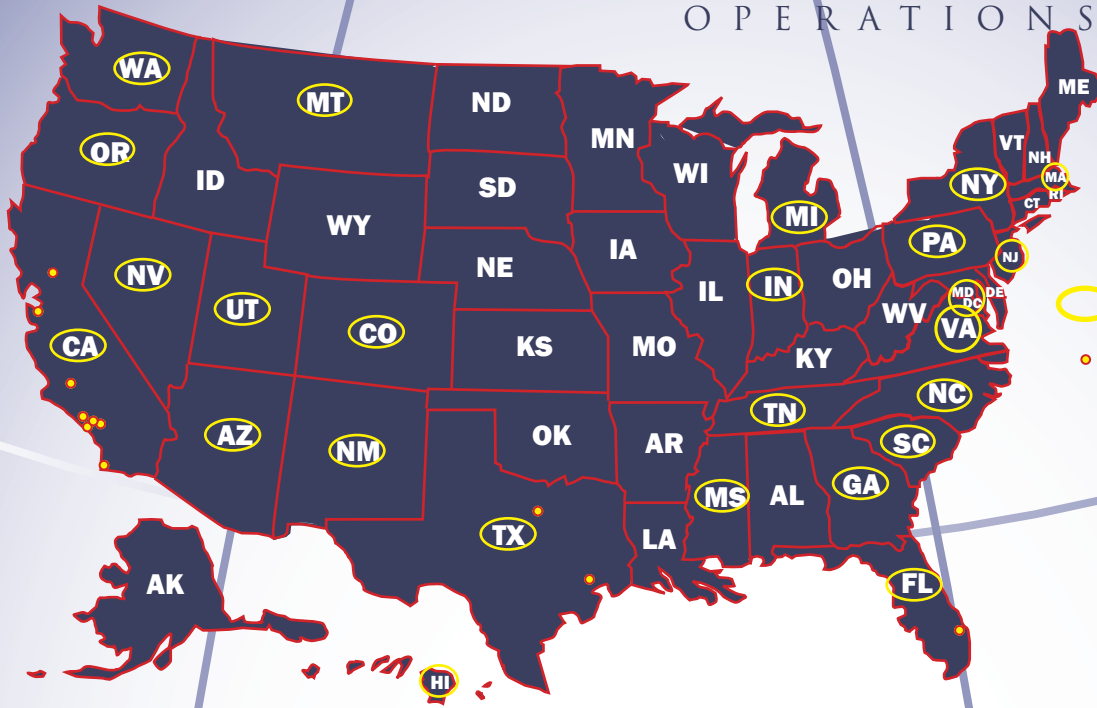

HP COMMUNICATIONS, INC. OPERATIONS CENTERS

Yellow Circles
Indicate States in which HP Communications has performed work.

Yellow Dots Indicate Current Office and/or Yard Locations

Nick Goldman
President

Chris Price
Vice President of Operations

Area Manager
Brad Ritchie

SAN DIEGO
El Cajon & San Marcos, CA

Area Manager
Dustin Walters

CENTRAL VALLEY & INLAND-EMPIRE MARKETS

Director of Central Valley & Inland Empire
Nate Jones

INLAND-EMPIRE
Fontana, CA

Area Manager
Robby Allen

CENTRAL VALLEY
Bakersfield & Phelan, CA

Area Manager
Bennie Tafoya

NORCAL MARKET

Regional Director of Operations
John Lucas

BAY AREA
Union City, CA

Area Manager
Tobias Anderson

SACRAMENTO
Sacramento, CA

Area Manager
Angel Ruiz

TEXAS MARKET

Regional Director of Operations
Wais Olomi

DALLAS
Mansfield, TX

Area Manager
Hugo Minero

HOUSTON
Houston, TX

Area Manager
JJ Olomi

FLORIDA MARKET